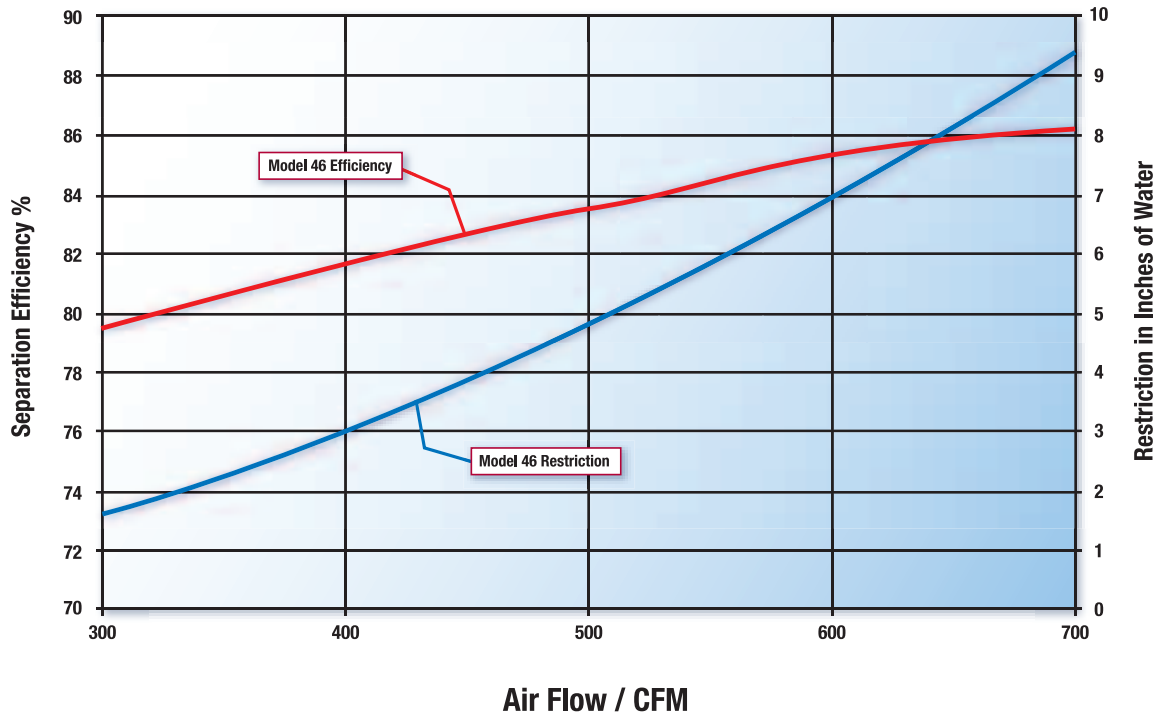

If it's not the genuine *turbo*<sup>®</sup> Precleaner, it's just a raincap<sup>™</sup>.

**turbo**<sup>®</sup> II Precleaner Model 46

**turbo**<sup>®</sup> III Precleaner Model 4.5"

\*Results were conducted by an independent Testing Lab & tested in accordance with the SAE J726 JUN93 Air Cleaner Test Code.