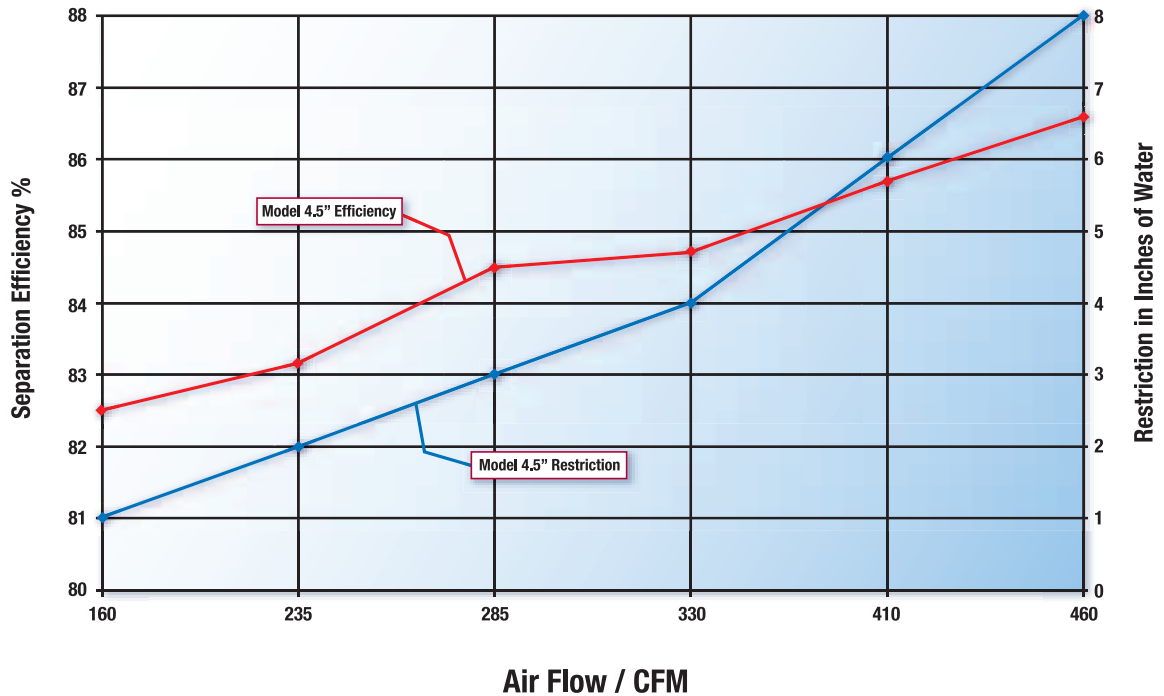

If it's not the genuine *turbo*<sup>®</sup> Precleaner, it's just a raincap<sup>™</sup>.

**turbo**<sup>®</sup> II Precleaner Model 46

**turbo**<sup>®</sup> III Precleaner Model 4.5"

\*Results were conducted by an independent Testing Lab & tested in accordance with the SAE J726 JUN93 Air Cleaner Test Code.